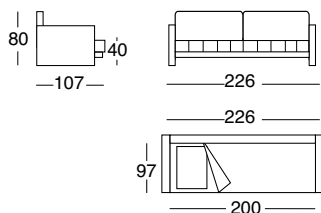

Divani trasformabili in letto . Sofa beds . Canapés convertibles . Schlafcouchen

IT Divano trasformabile in letto singolo completamente sfoderabile. La struttura portante è in tubolare di acciaio, mentre il molleggio è realizzato con doghe di legno. Imbottitura in Poliuretano espanso con ovattatura in fibre acriliche. Cuscini schienale in piuma d'oca canalizzata. Viene fornito di trapunta. Materasso H. cm. 11 in Poliuretano espanso. Su richiesta il materasso può essere fornito in Polilatex.

EN Sofa bed with single bed. Fully removable cover. Steel tube-shaped main structure, spring system in wooden slats. Polyurethane foam padding covered in acrylic fibre wadding. Baffled down back cushions. The bed set comes complete with a quilt. Polyurethane foam mattress of 11 H. cm. The mattress may be supplied to order in Polilatex HT with natural latex.

FR Canapé convertible en lit à une place. Entièrement déhoussable. Structure portante en tubulaire d'acier. Suspension avec lattes en bois. Garnissage en polyuréthane expansé avec garniture en fibre acrylique. Coussins du dossier en duvet cloisonné. Il est livré avec une couette. Matelas en polyuréthane expansé de 11 cm. En option, le matelas peut être fourni en Polilatex.

DE Schlafcouch als Einzelbett, komplett abziehbar. Korpus aus Stahlrohr, Federung mit Holzlattenrost. Polsterung aus Polyurethan-Schaum mit Acryl-Vliesabdeckung. Rueckenkissen aus kanalisierter Gaensedaune. Ausgestattet mit Steppdecke. Matratze H 11cm aus Polyurethan-Schaum. Auf Wunsch kann die Matratze auch in Polyilatex geliefert werden.